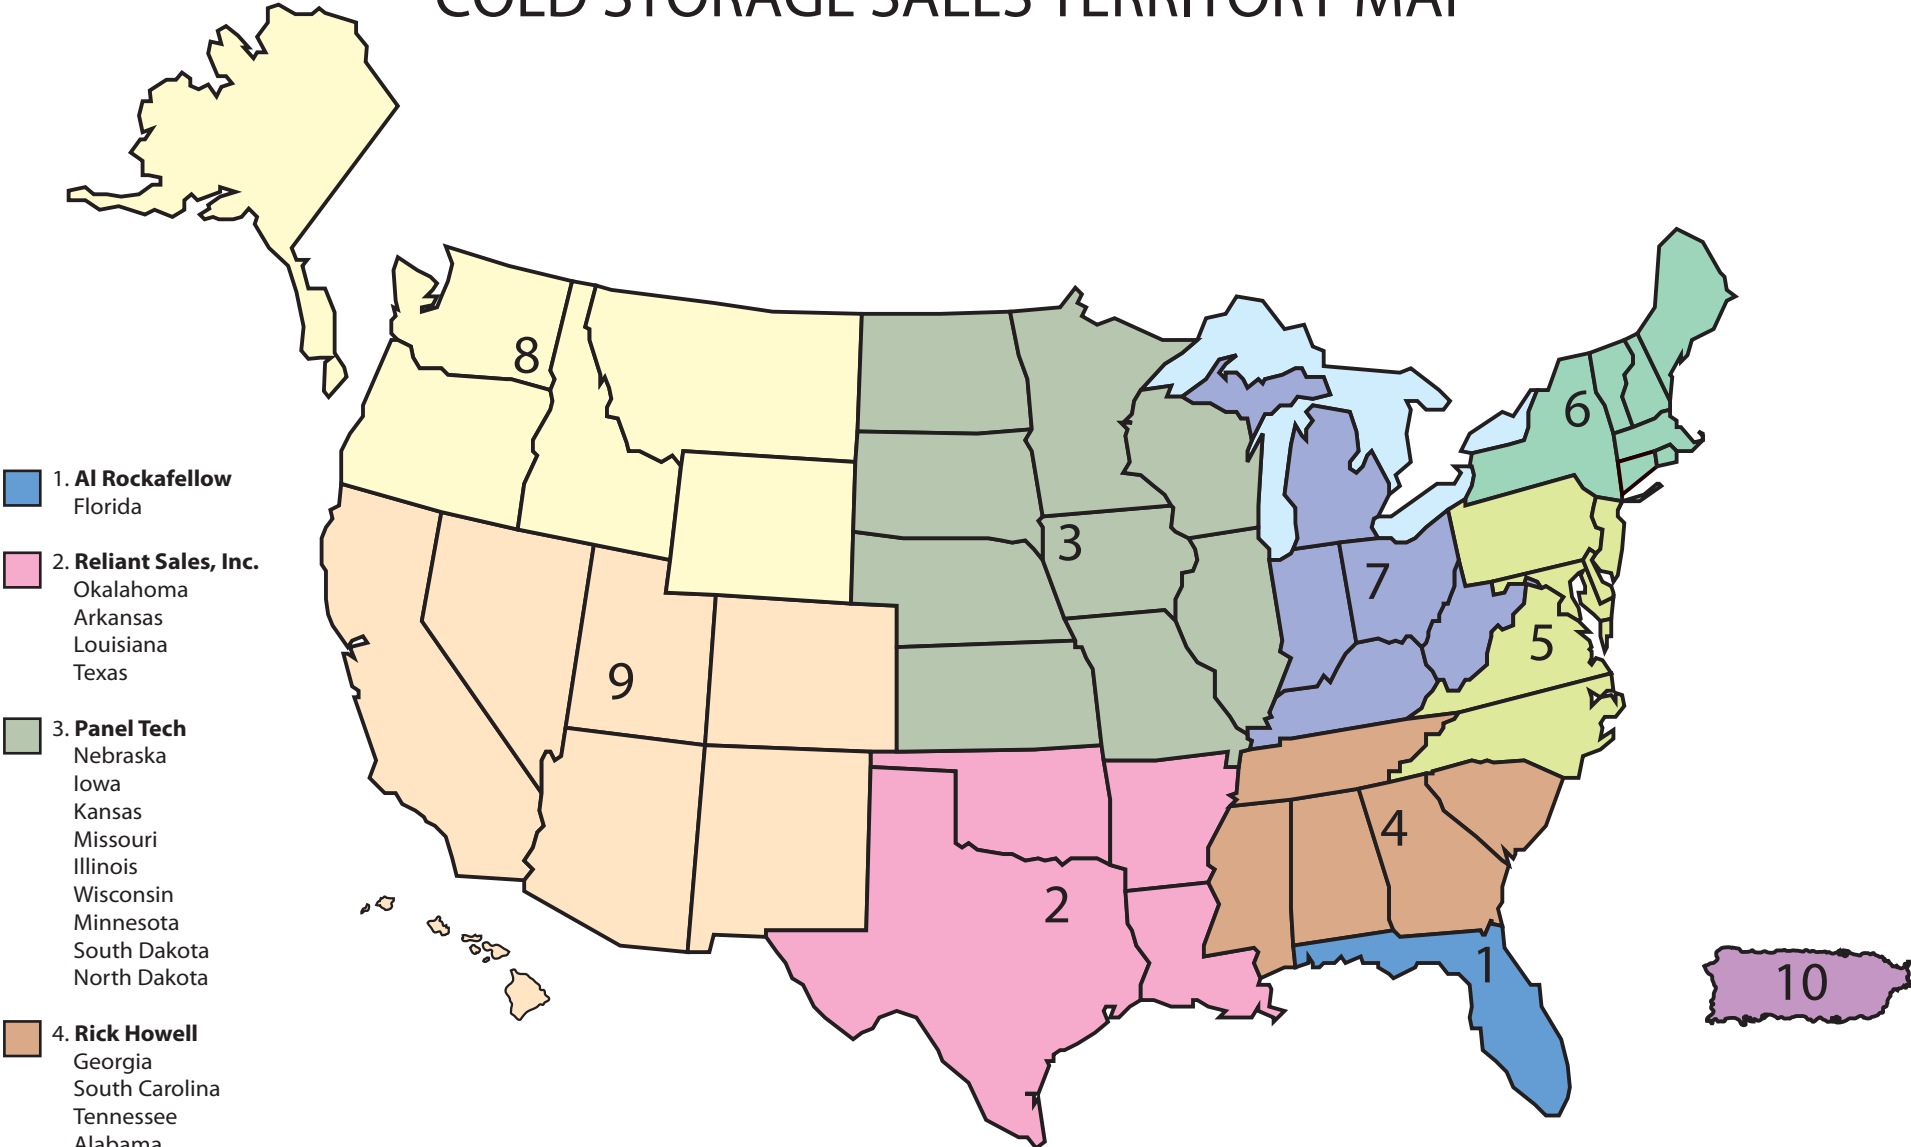

COLD STORAGE SALES TERRITORY MAP

1. Al Rockafellow
Florida

2. Reliant Sales, Inc.
Oklahoma
Arkansas
Louisiana
Texas

3. Panel Tech
Nebraska
Iowa
Kansas
Missouri
Illinois
Wisconsin
Minnesota
South Dakota
North Dakota

4. Rick Howell
Georgia
South Carolina
Tennessee
Alabama
Mississippi

5. Kevin Clasbey
Pennsylvania
New Jersey
Delaware
Maryland
Washington DC
Virginia
North Carolina

6. Dave Comiskey
Maine
Vermont
New Hampshire
Massachusetts
Connecticut
New York
Rhode Island

7. Mike Bradshaw
Ohio
Indiana
Kentucky
West Virginia
Michigan

8. Scott Hurter
Washington
Oregon
Idaho
Montana
Wyoming
Alaska

9. Carl Frank
California
Nevada
Arizona
Utah
Colorado
New Mexico
Hawaii

10. Raulito De Pedro
Puerto Rico

11. John Shelton
Export,
excluding
Puerto Rico